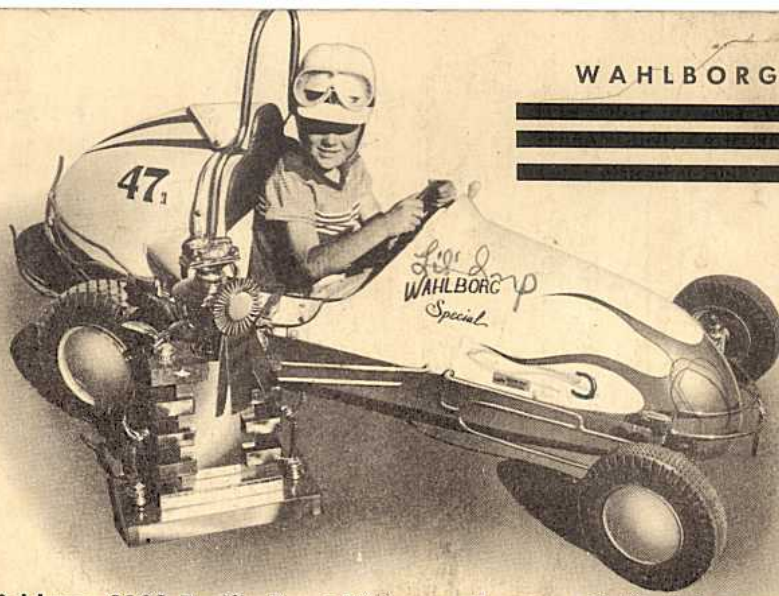

WAHLBORG

New Address: 3103 Pacific Coast Highway, Torrance, Calif., DAVenport 6-8951

155.00 20
 180.00 9

 235.00 180
 295
 22

 320

**WAHLBORG
 CHAMPIONSHIP CARS**

300
 45.00

 1/4 MIDGETS
 52.50
 58.00
 42.00